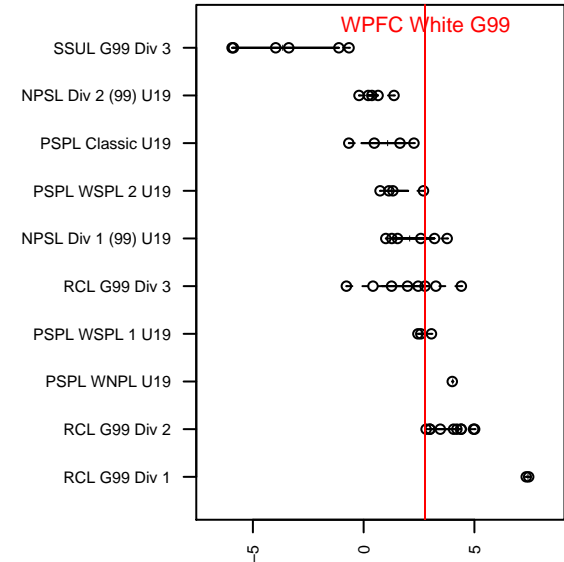

**attack and defense rating
relative to others at age
and all opponents in last 13 months**