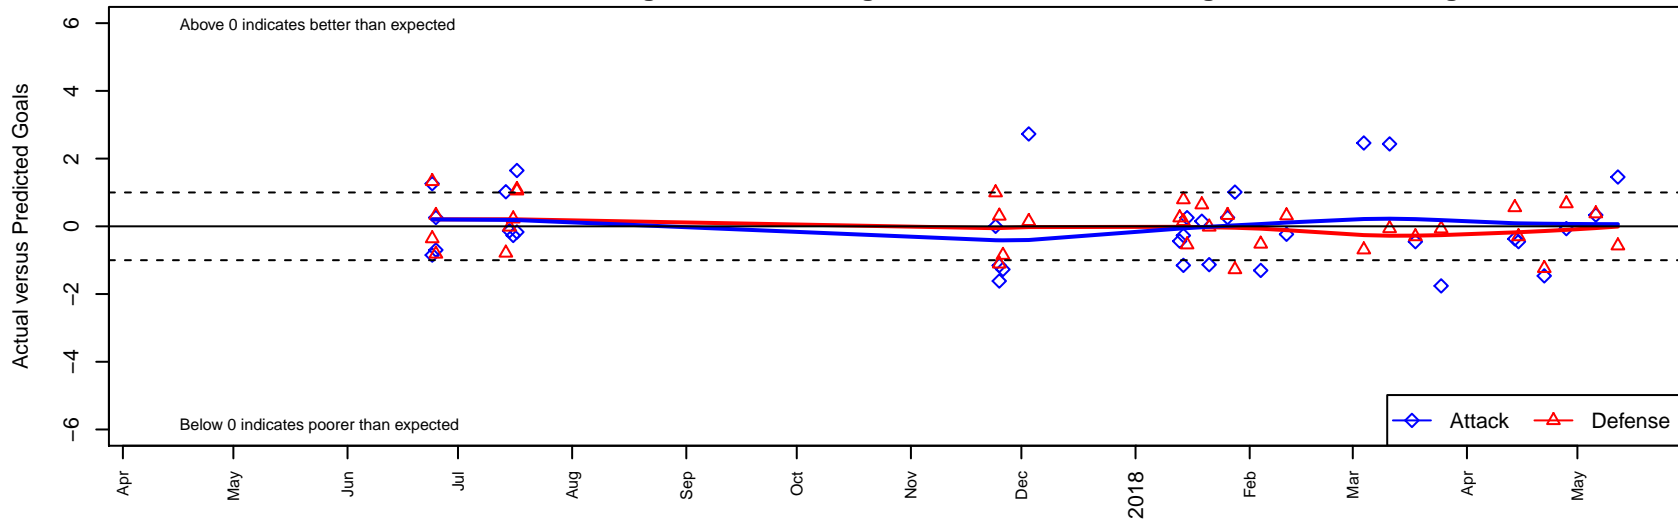

WPFC White G99

Washington Premier FC
 Tacoma, WA
 G99 total strength=1556
 attack=17.01 defense=11.11
 fall league = RCL G99 Div 3

alt names used:
 WPFC G99 – White
 WPFC G99 White
 WPFC G99 White C
 WPFC G99–white
 WPFC G99–WHITE (WA)

WPFC White G99
 Dots are actual minus expected GF (blue circles) and GA (red triangles).
 Blue line is smoothed change in attack strength. Red is smoothed change in defense strength.

**attack and defense variance (black dot)
relative to other teams
and top 10 in region**