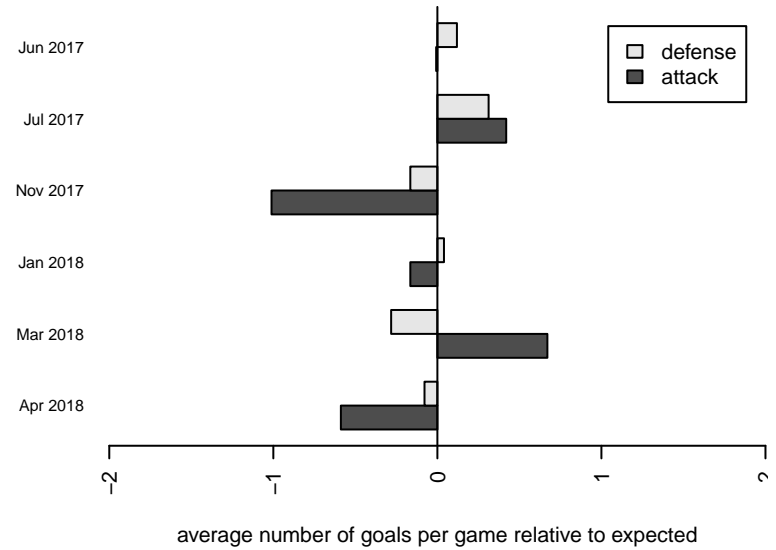

Performance relative to 13 month average