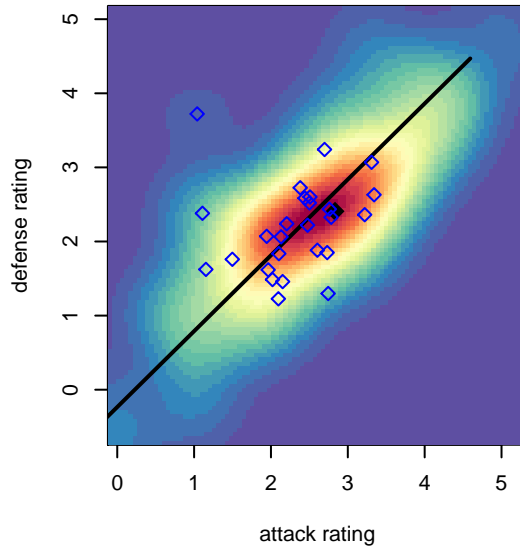

**attack and defense rating
relative to others at age
and all opponents in last 13 months**