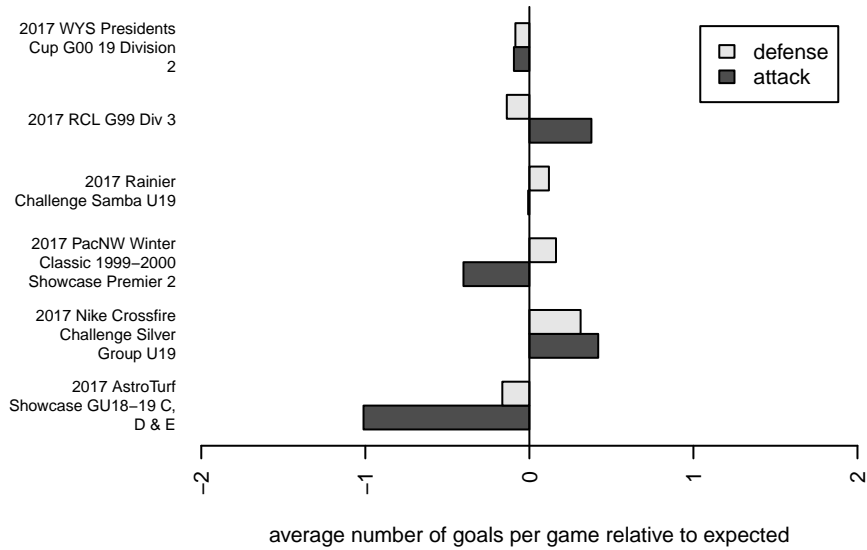

Performance relative to 13 month average