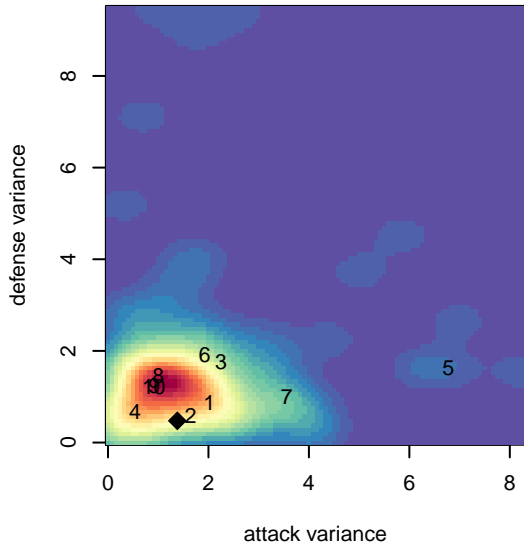

WPFC White G99

Washington Premier FC
 Tacoma, WA
 G99 total strength=1556
 attack=17.01 defense=11.11
 fall league = RCL G99 Div 3

alt names used:
 WPFC G99 – White
 WPFC G99 White
 WPFC G99 White C
 WPFC G99–white
 WPFC G99–WHITE (WA)

WPFC White G99
 Dots are actual minus expected GF (blue circles) and GA (red triangles).
 Blue line is smoothed change in attack strength. Red is smoothed change in defense strength.

**attack and defense variance (black dot)
relative to other teams
and top 10 in region**